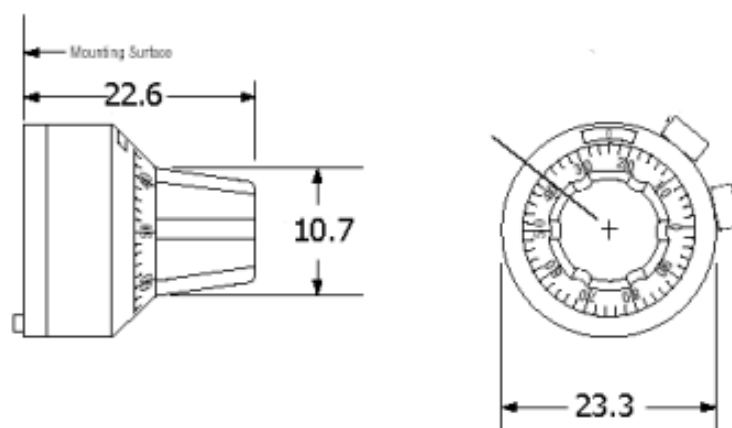

H-23-6A-3

一、产品实物图(picture)

二、产品尺寸图(dimension)

三、技术参数(Characteristics)

Model	external diameter	height	axle hole diameter	Number of turns	character displaying on window	Fix way
H-23-6A-3	23.3 mm	22.6 mm	6.35 mm	0~14	One digit	Fixed by screw