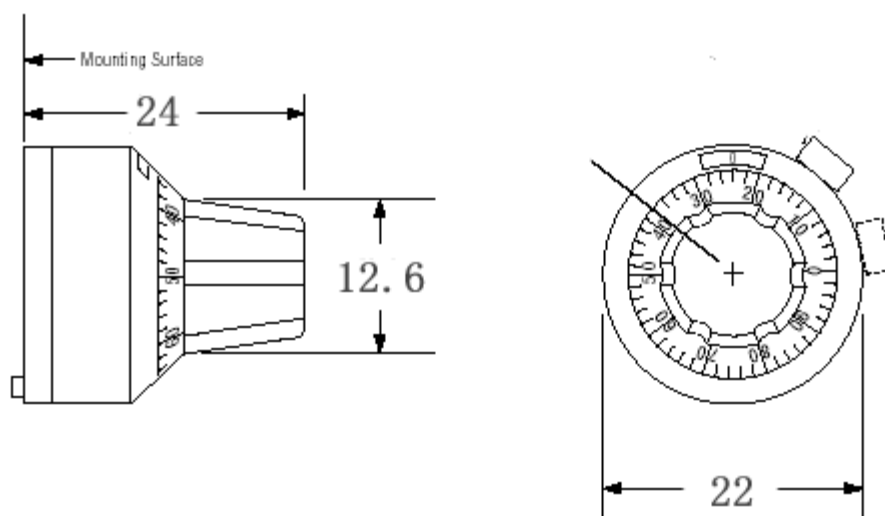

H-23-6A-1

一、产品实物图(picture)

二、产品尺寸图(dimension)

三、技术参数(Characteristics)

Model	external diameter	height	axle hole diameter	Shaw center distance	Number of turns	character displaying on window	Fix way
H-23-6A-1	22 mm	24 mm	6.35 mm 4 mm	9 mm	0~9	1 digit	Fixed by screw